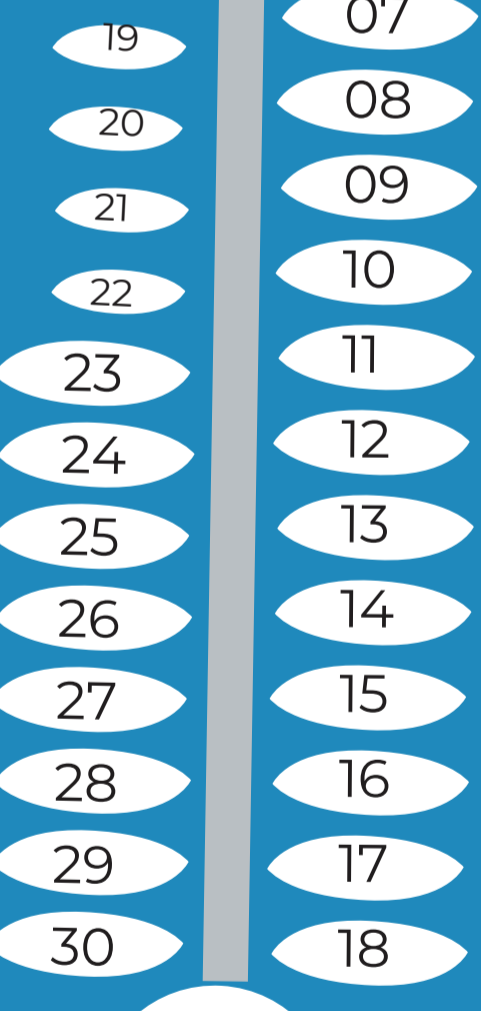

MAIN GATE

WC

TRAILER STORAGE CLASS B & C

SAILS REPAIR

TRAILER STORAGE CLASS A

KALEV YACHT CLUB

WC SHOWERS

RACE OFFICE

TECHNICAL COMMITTEE

MEDIA OFFICE

CEREMONY SQUARE

OLYMPIC FLAME

TOP CH12

CLASS A

G

F

E

D

C

B

CH1

A

CLASS B & C