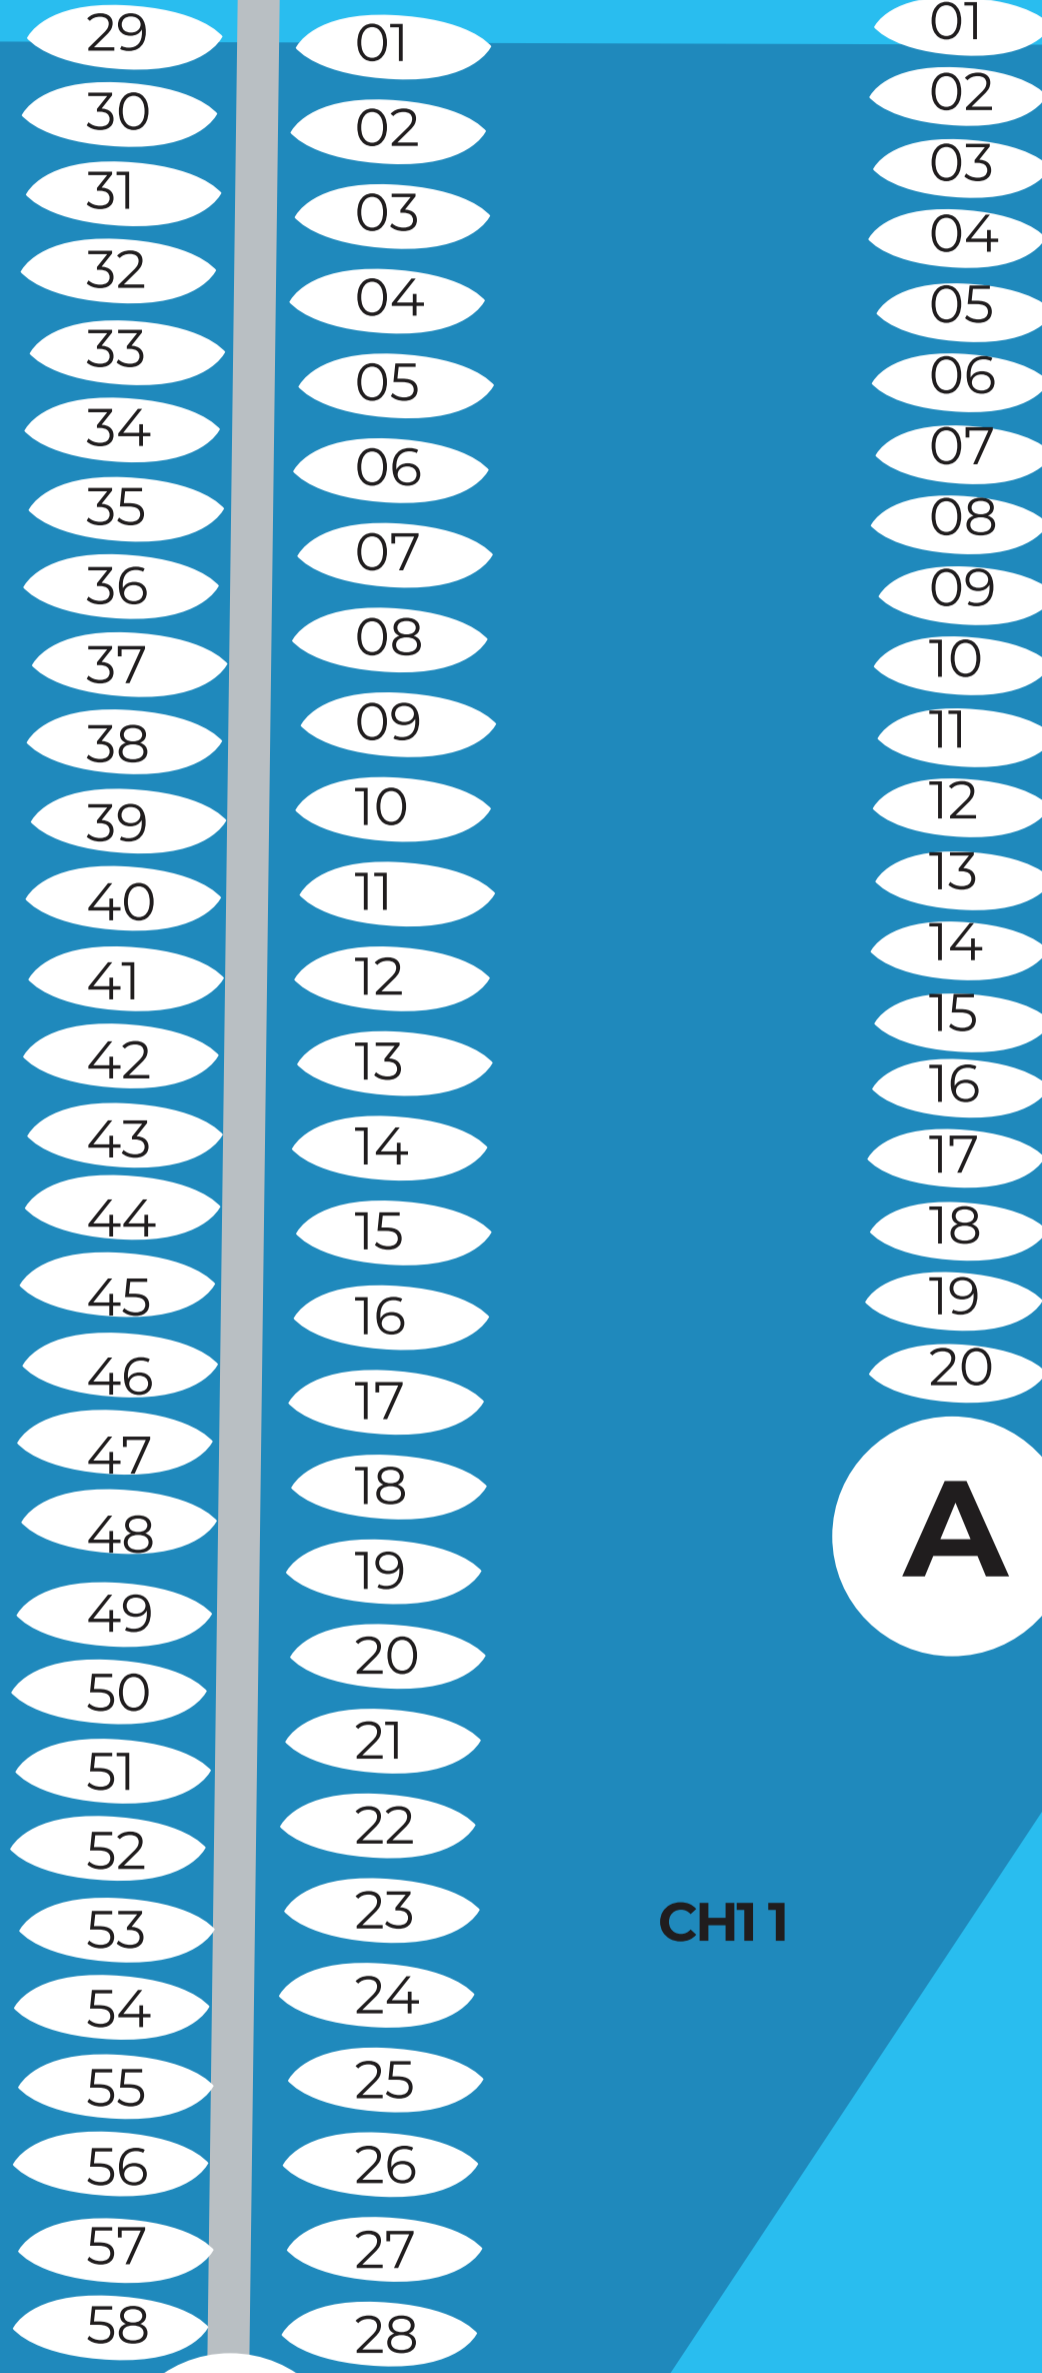

MAIN GATE

WC

TRAILER STORAGE CLASS B & C

SAILS REPAIR

TRAILER STORAGE CLASS A

KALEV YACHT CLUB

WC SHOWERS

RACE OFFICE

TECHNICAL COMMITTEE

MEDIA OFFICE

CEREMONY SQUARE

OLYMPIC FLAME

TOP CH12

CLASS A

G

F

E

D

C

B

CH1

A

CLASS B & C