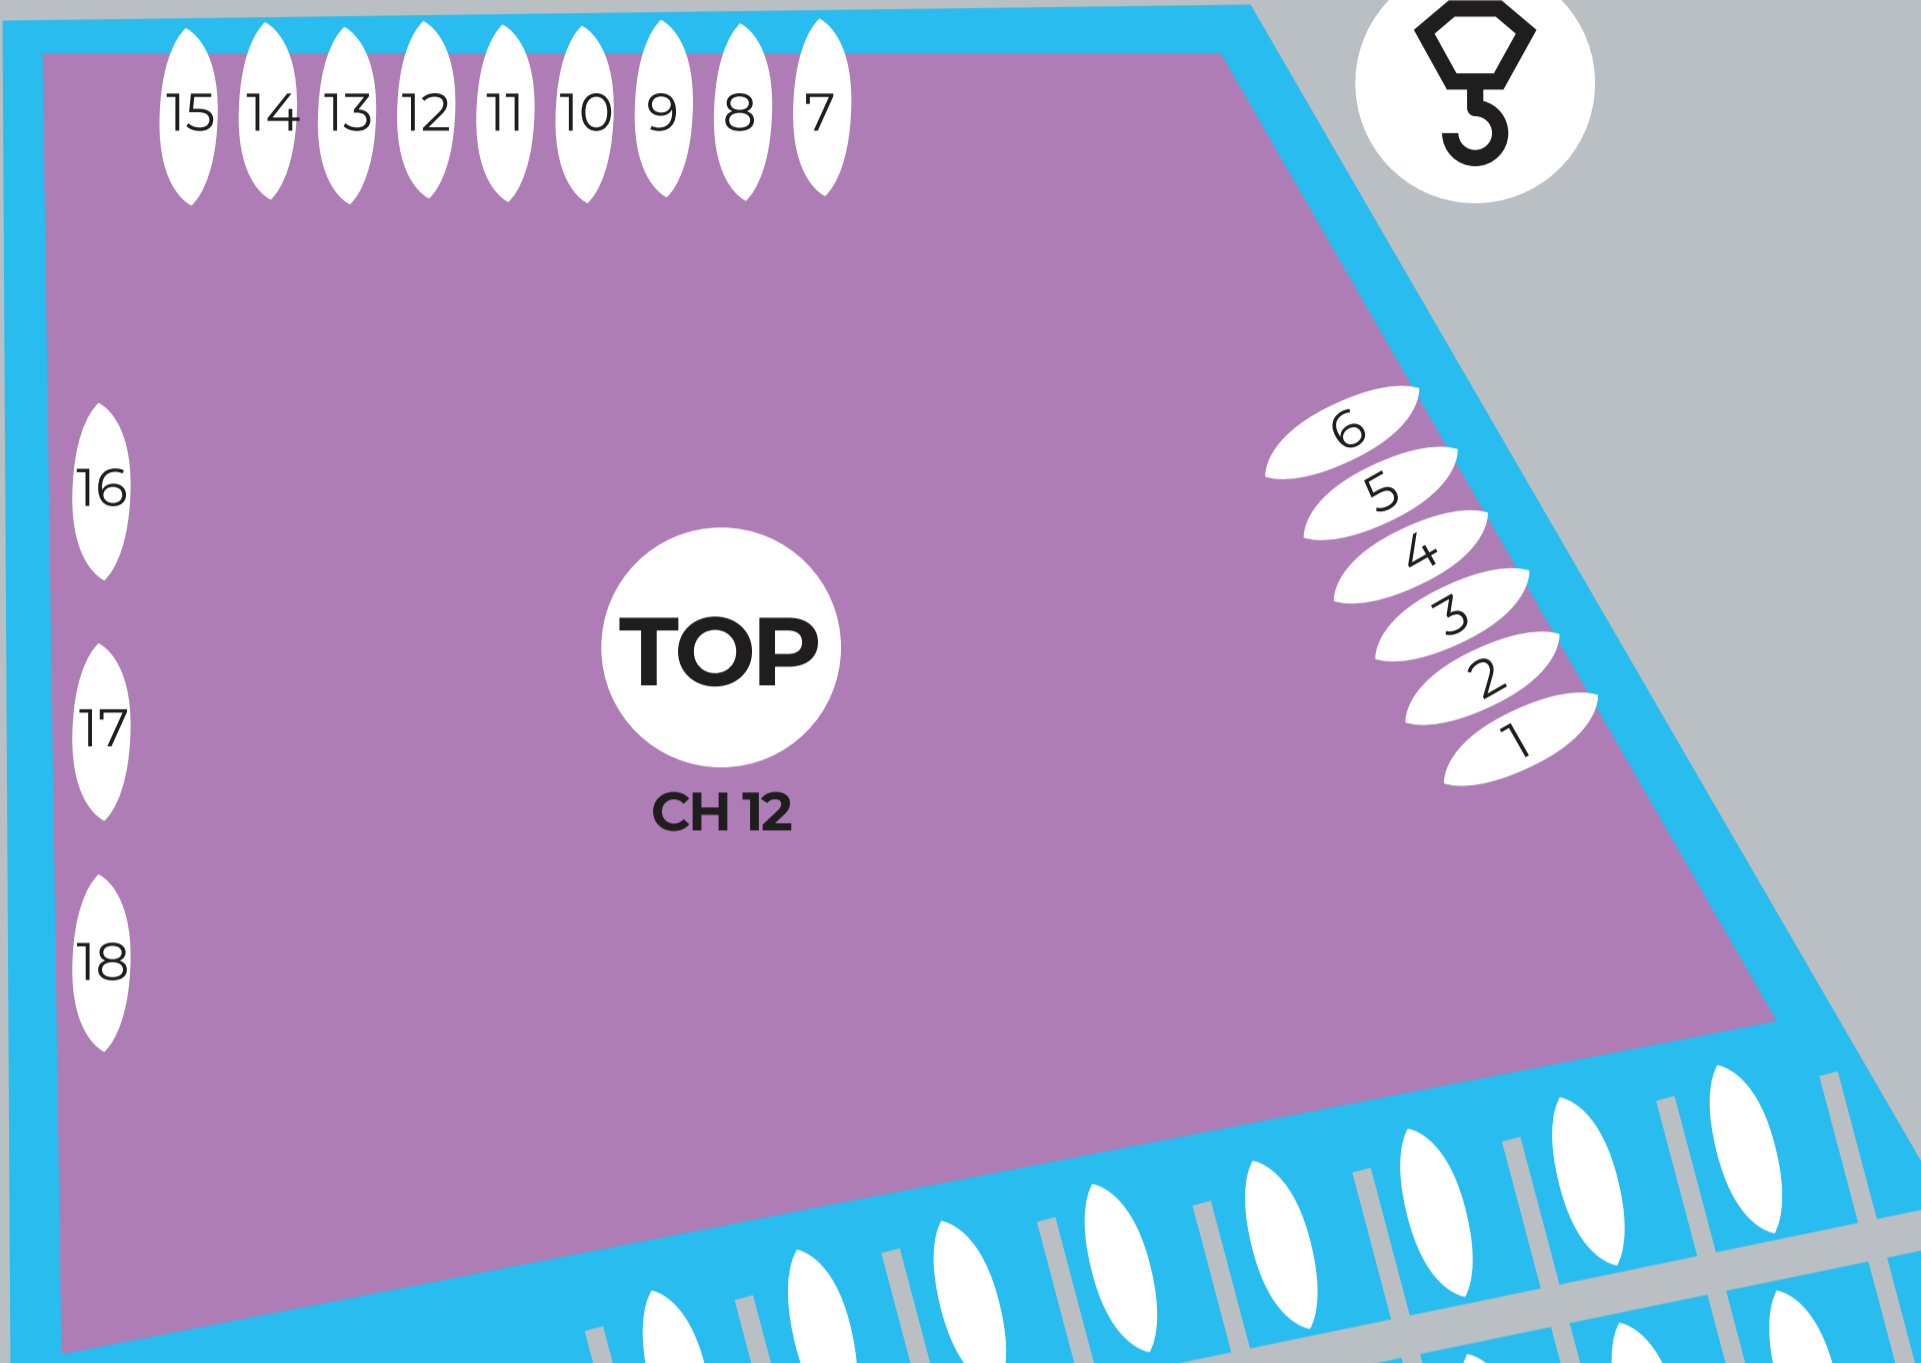

TECHNICAL COMMITTEE

MEDIA OFFICE

CEREMONY SQUARE

OLYMPIC FLAME

TOP CH12

CLASS A

G

F