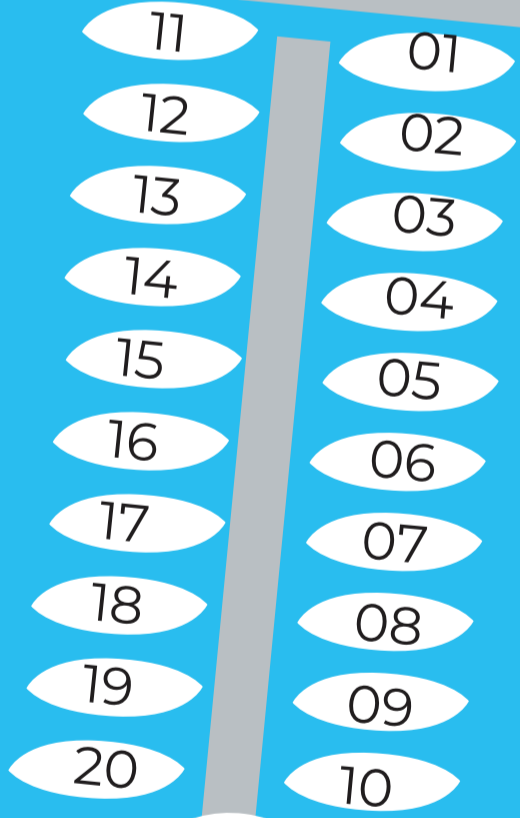

TECHNICAL COMMITTEE

MEDIA OFFICE

CEREMONY SQUARE

OLYMPIC FLAME

TOP CH12

CLASS A

G

F