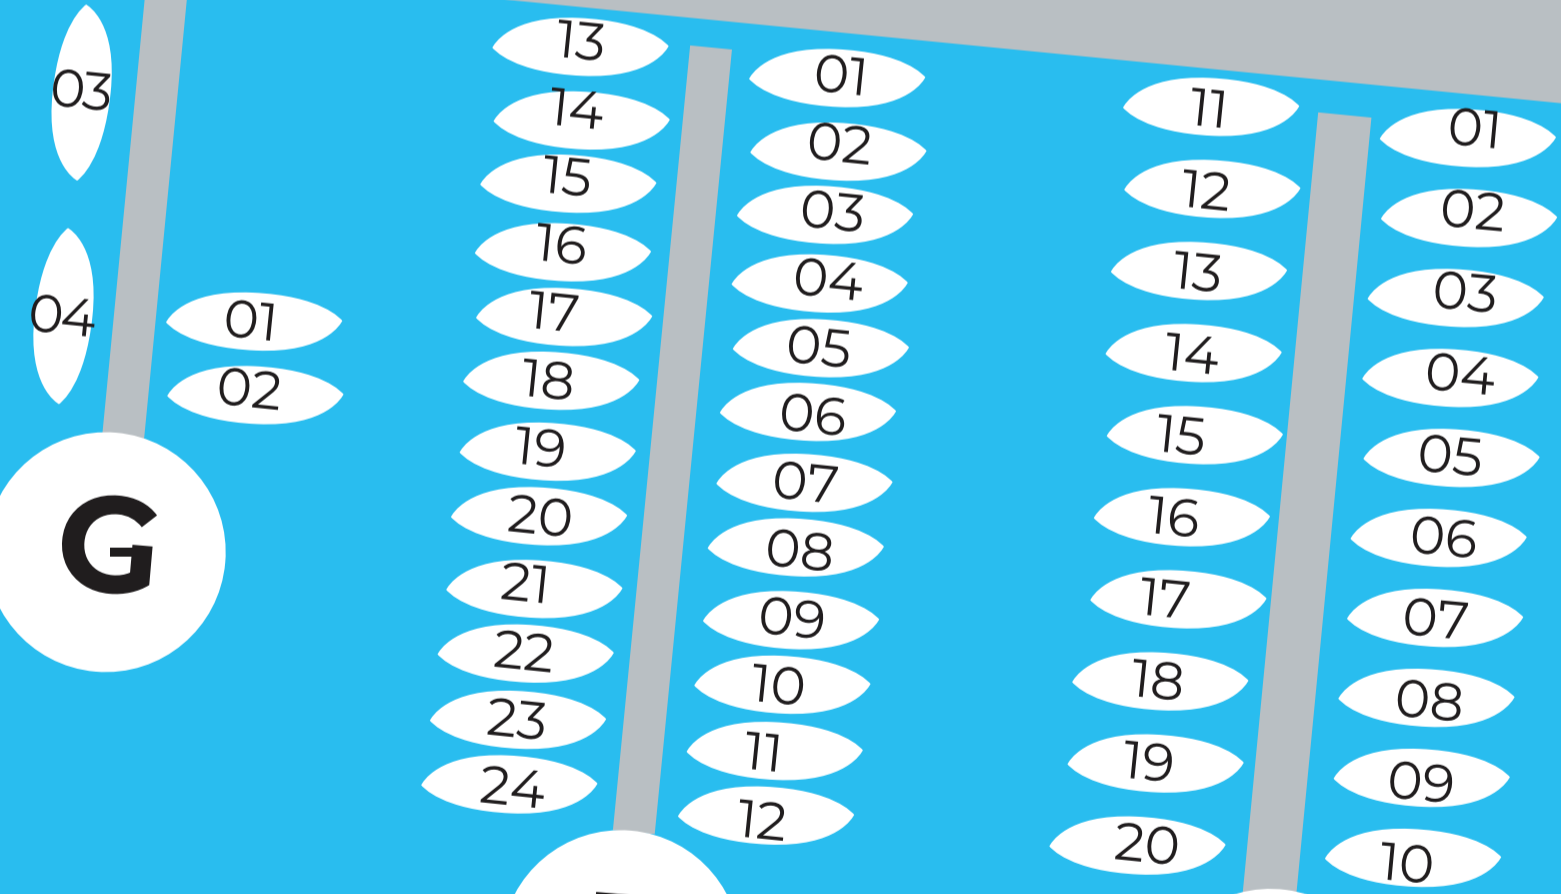

MAIN GATE

WC

TRAILER STORAGE CLASS B & C

SAILS REPAIR

TRAILER STORAGE CLASS A

KALEV YACHT CLUB

WC SHOWERS

RACE OFFICE

TECHNICAL COMMITTEE

MEDIA OFFICE

CEREMONY SQUARE

OLYMPIC FLAME

TOP CH12

CLASS A

G

F

E

D

C

B

CH1

A

CLASS B & C